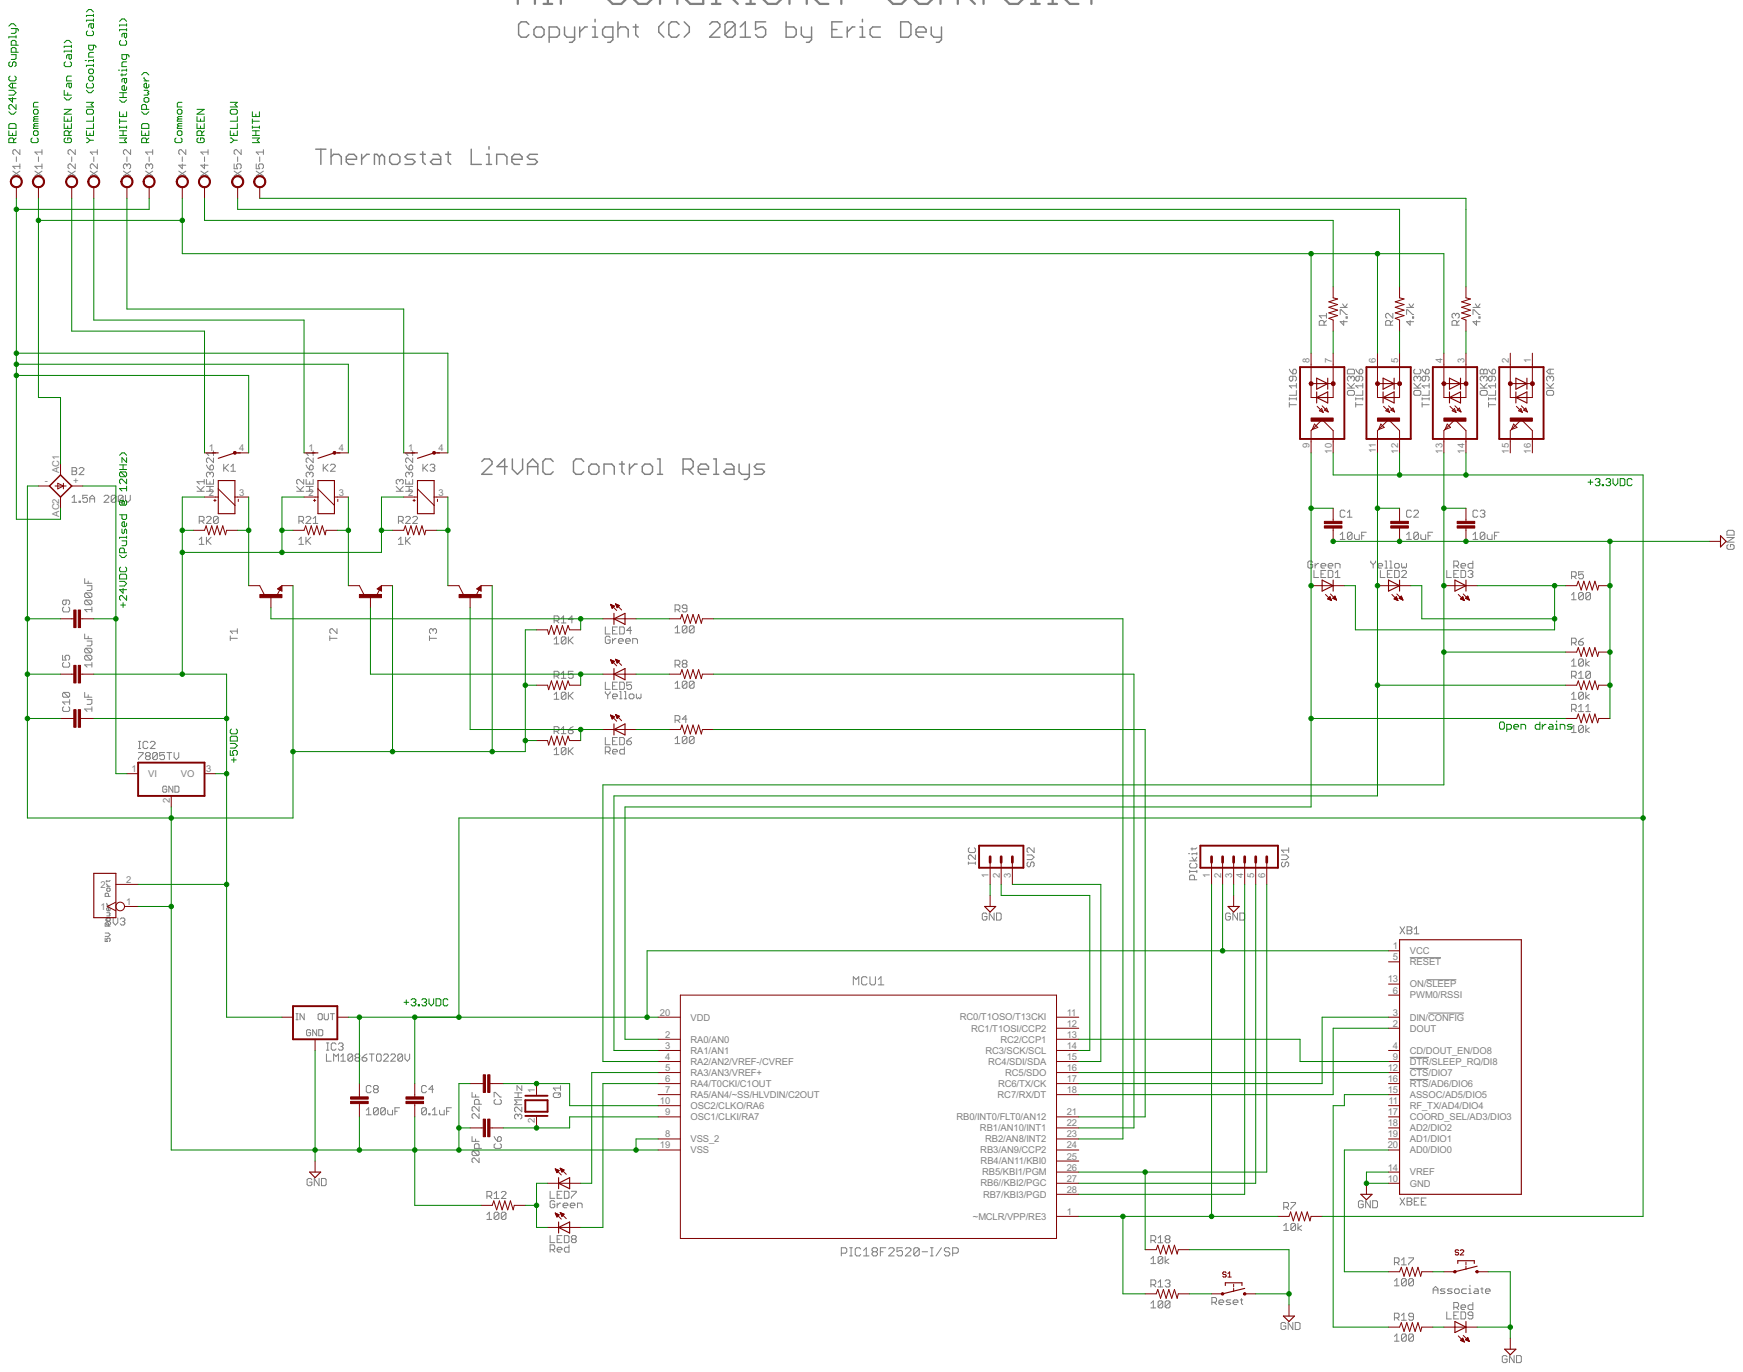

Air-Conditioner Controller

Copyright (C) 2015 by Eric Dey

Thermostat Lines

24VAC Control Relays

Open drain

PIC18F2520-1/SP

Associate

Reset

XBEE

MCU1

VDD	11	RC0/T10SD/T13CK1
RC1/T10SIC/CP2	12	
RAD/AN0	13	RC2/CCP1
RA1/AN1	14	RC3/SCK/ISCL
RA2/AN2/VREF-/CVREF	15	RC4/S/D/S/D/A
RA3/AN3/VREF+	16	RC5/S/D/O
RA4/T0CKI/O OUT	17	RC6/TX/CK
RA5/AN4-/SSHLV/DIV/C2OUT	18	RC7/RX/DT
OSC2/CLK/R6A6	19	
OSC1/CLK/R6A7	20	
VSS_2	21	RB0/INT0/FLT0/AN12
VSS	22	RB1/AN10/INT1
	23	RB2/AN11/INT2
	24	RB3/AN9/CCP2
	25	RB4/AN11/KB0
	26	RB5/KB1/P0M
	27	RB6/KB2/P0C
	28	RB7/KB3/P0D
	29	-MCLR/VPP/RE3